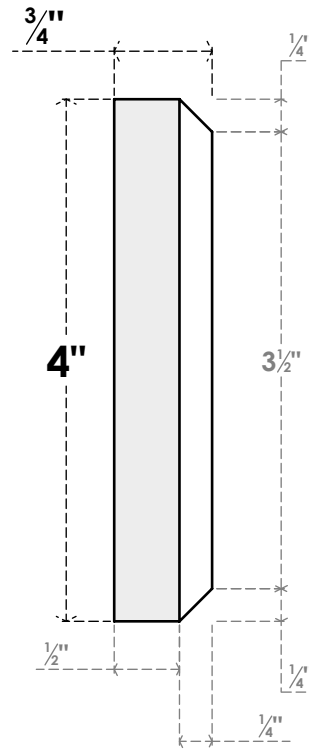

ROSP040X040X075SDG13

4"W X 4"H X 3/4"P STANDARD SEDGWICK SPIRAL ROSETTE WITH BEVELED EDGE, ARCHITECTURAL GRADE PVC

FRONT

SIDE

EKENA MILLWORK
2300 WEST MAIN ST.
CLARKSVILLE, TX 75426
TOLL FREE: 866-607-0453
WWW.EKENAMILLWORK.COM

NOTES

1. INSTALLATION TO BE COMPLETED IN ACCORDANCE WITH MANUFACTURER'S SPECIFICATIONS.
2. DRAWING MAY NOT BE TO SCALE
3. THIS DRAWING IS INTENDED FOR DESIGN AND PLANNING PURPOSES ONLY.
4. ALL INFORMATION CONTAINED HEREIN WAS CURRENT AT THE TIME OF DEVELOPMENT BUT MUST BE REVIEWED AND APPROVED BY THE PRODUCT MANUFACTURER TO BE CONSIDERED ACCURATE.
5. ARCHITECTURAL GRADE PVC PRODUCTS ARE MADE FROM EXPANDED CELLULAR PVC AND COME NATURALLY WHITE BUT MAY BE PAINTED