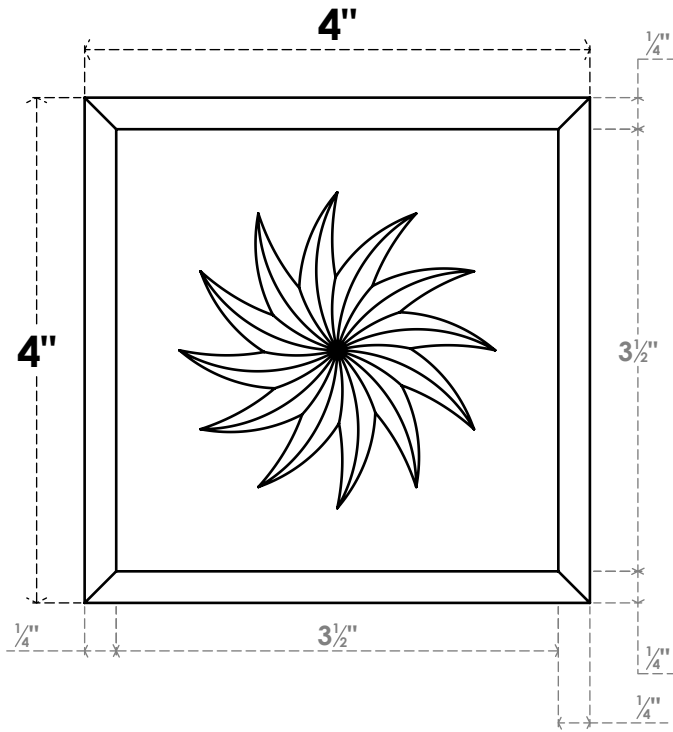

ROSP040X040X075SDG13

4"W X 4"H X 3/4"P STANDARD SEDGWICK SPIRAL ROSETTE WITH BEVELED EDGE, ARCHITECTURAL GRADE PVC

FRONT

SIDE

EKENA MILLWORK
2300 WEST MAIN ST.
CLARKSVILLE, TX 75426
TOLL FREE: 866-607-0453
WWW.EKENAMILLWORK.COM